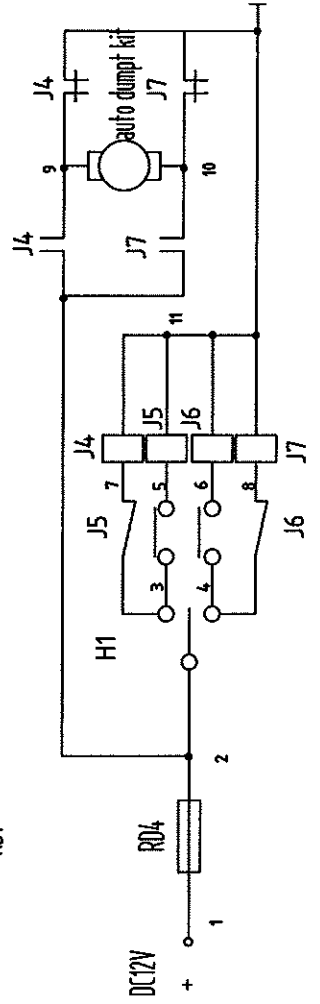

Zapi controller with electric linear actuator

chart of the electric controlling elements		No: HETA-3700000	
designer:	Mr.Xu		
	06.04.06		
		Model: HETA	
		shenzhen tele-sun en ltd	
		total one page	