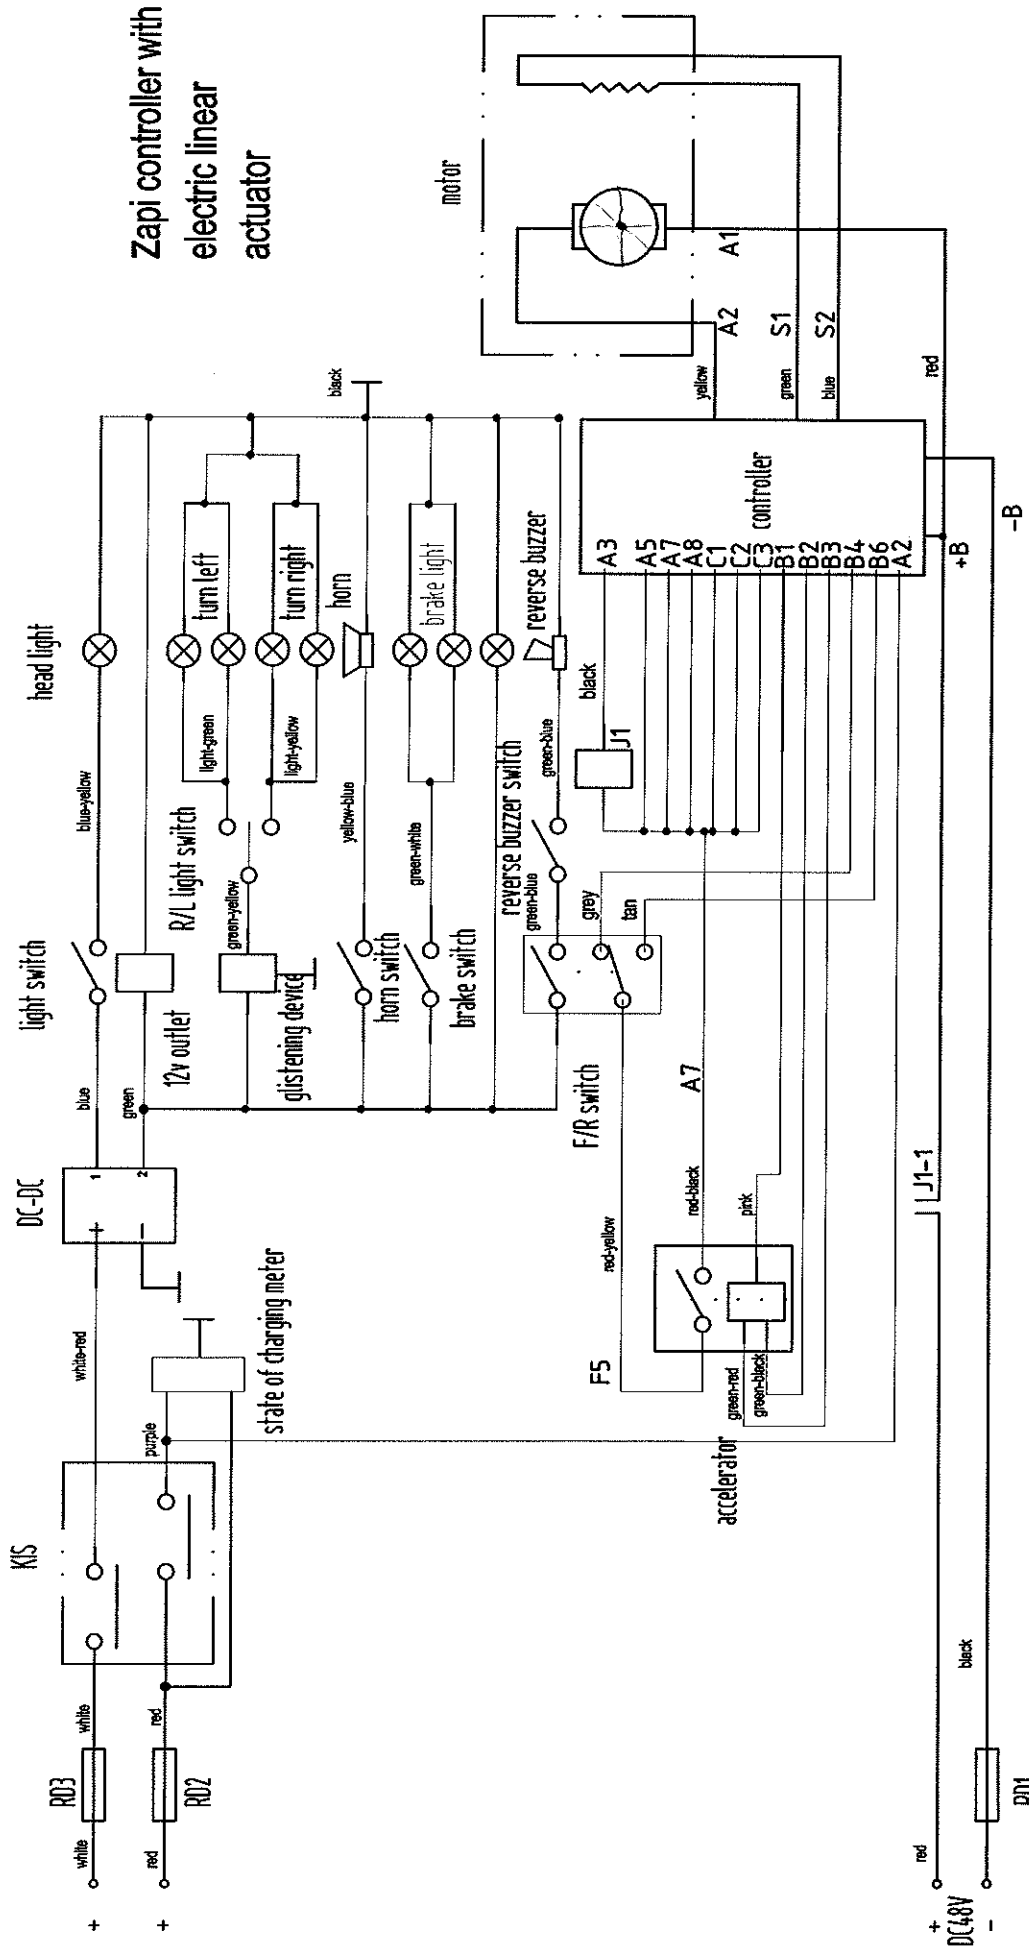

Zapi controller with electric linear actuator

chart of the electric controlling elements		No: HETA-3700000	
designer:	Mr.Xu		
	06.04.06		
		Model: HETA	
		shenzhen tele-sun en ltd	
		total one page	